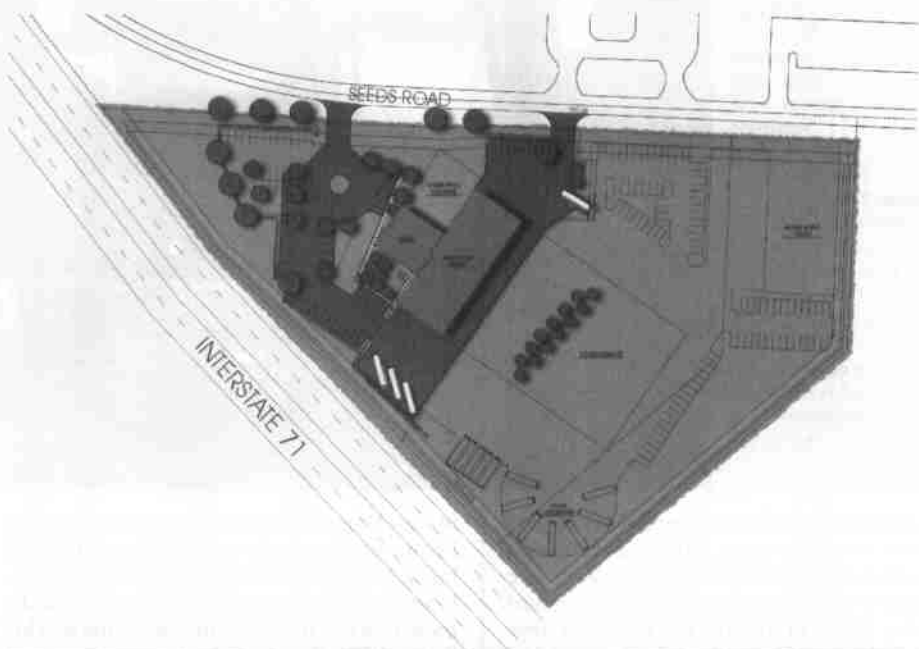

Creative Mobile Interiors Breaks Ground on New Headquarters

Creative Mobile Interiors, a custom vehicle conversion company in Grove City, Ohio, recently broke ground for its new headquarters in Grove City, just south of Columbus, Ohio. The building will be constructed on eight acres of land located a half-mile up the road from the company's current headquarters at 6497 Seeds Road. The land includes more than 600 square feet of frontage on Interstate 71, a major interstate in Columbus, Ohio.

The company's new headquarters and operational facility will consolidate all operations from the four separate plants it currently leases. The layout of the building and land allows for three expansions for CMI and a total of more than 80,000 square feet of building space. The first phase is 17,500 square feet in office and plant production space.

On entering the building a vestibule leads to both a large glass enclosed reception area and a design center. Adjacent to the design area is a state-of-the-art executive conference room. There are also 12 office areas, a break room, restrooms and a copy room. The production area includes four coach bays, one service bay, and four smaller vehicle bays. This area also has individual rooms for upholstery, electronics, stock, and shipping

receiving. Offices for the service and production managers are located in the center and the production plant has its own break and bathroom facilities.

The front of the steel building is enhanced with masonry stones and large glass windows. The landscaping includes a pond and fountain and a six-foot ornamental fence surrounding the facility for security. The parking lot allows parking for 40 vehicles and a future campground is planned for visitors in the back of the facility. There are four large double drive-in doors and two wash bays for cleaning and detailing the buses. There are also four outdoor plug-in areas for buses and a sanitary dump station.